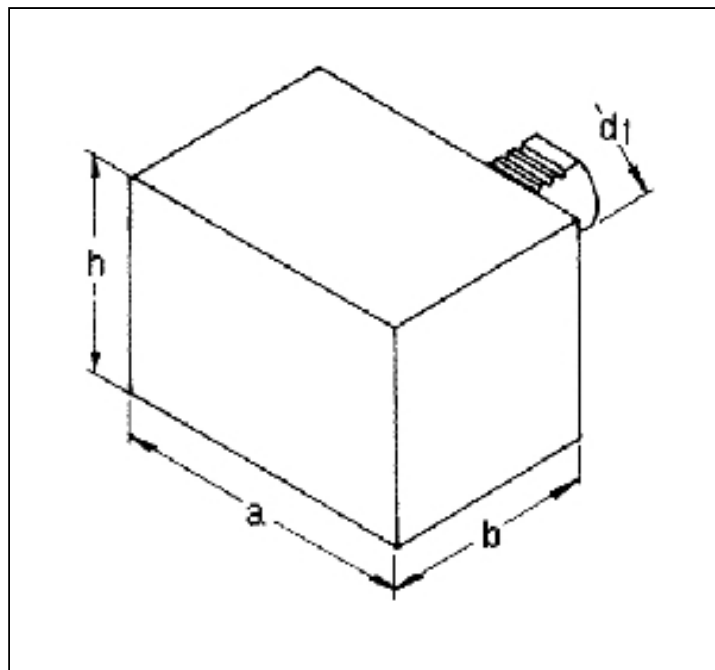

VDI - A1 Rectangular Soft Blank - VDI 20

https://www.kfh-hermann.de/shop/product_info.php?products_id=388&XTCsid=n7eemf1jolajl8itk84fees403

Illustration

(https://www.kfh-hermann.de/shop/shop/images/product_images/original_images/bilder_B47-A1.jpg?XTCsid=n7eemf1jolajl8itk84fees403)

Drawing

(https://www.kfh-hermann.de/shop/shop/images/product_images/original_images/skizzen_Z47-A1.jpg?XTCsid=n7eemf1jolajl8itk84fees403)

Technical information

Usage:	blank bar for production of special toolholders
Customs tariff code:	84 661 03 1