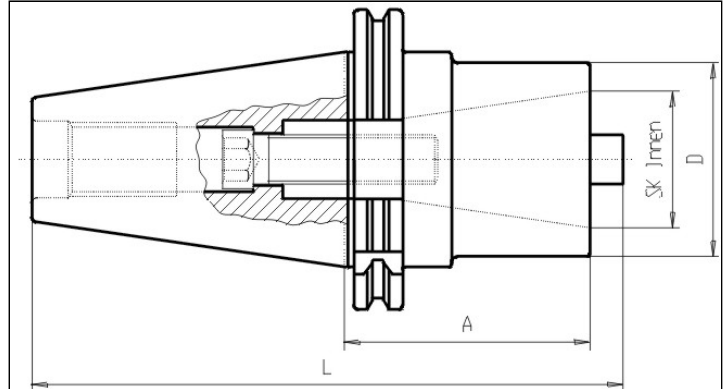

Drawing

(<https://www.kfh-hermann.de/shop/shop/images/product_images/original_images/skizzen_Z362mb.jp?XTCsid=n7eemf1jolajl8itk84fees403>)

Technical information

Usage:	For reducing SK to SK
Scope of delivery:	with internal clamping screw
Customs tariff code:	84 661 02 0

Variants

Product No.	SK	Inside SK	A	Form	L	D	weight in kg	Stock 12.02, 08:14	Net-price
G362 50x40x 70	50	40	70	A	172	70	3,9	16	Please start an inquiry
G362 50x50x120	50	50	120	A	222	97	6,6	35	Please start an inquiry

Stock data from 2024-02-12 08:14:41

Kontakt

KARL HERMANN GmbH | Varnbülerstrasse 10 - 12 | D - 71229 Leonberg || Tel.: +49 (0)7152 / 93992-0 | Fax: +49 (0)7152 / 93992-4 | E-Mail: verkauf@kfh-hermann.de | Internet: <http://www.kfh-hermann.de>

2024-02-13 10:54:18, <https://www.kfh-hermann.de/shop/product_info.php?products_id=126&XTCsid=n7eemf1jolajl8itk84fees403>